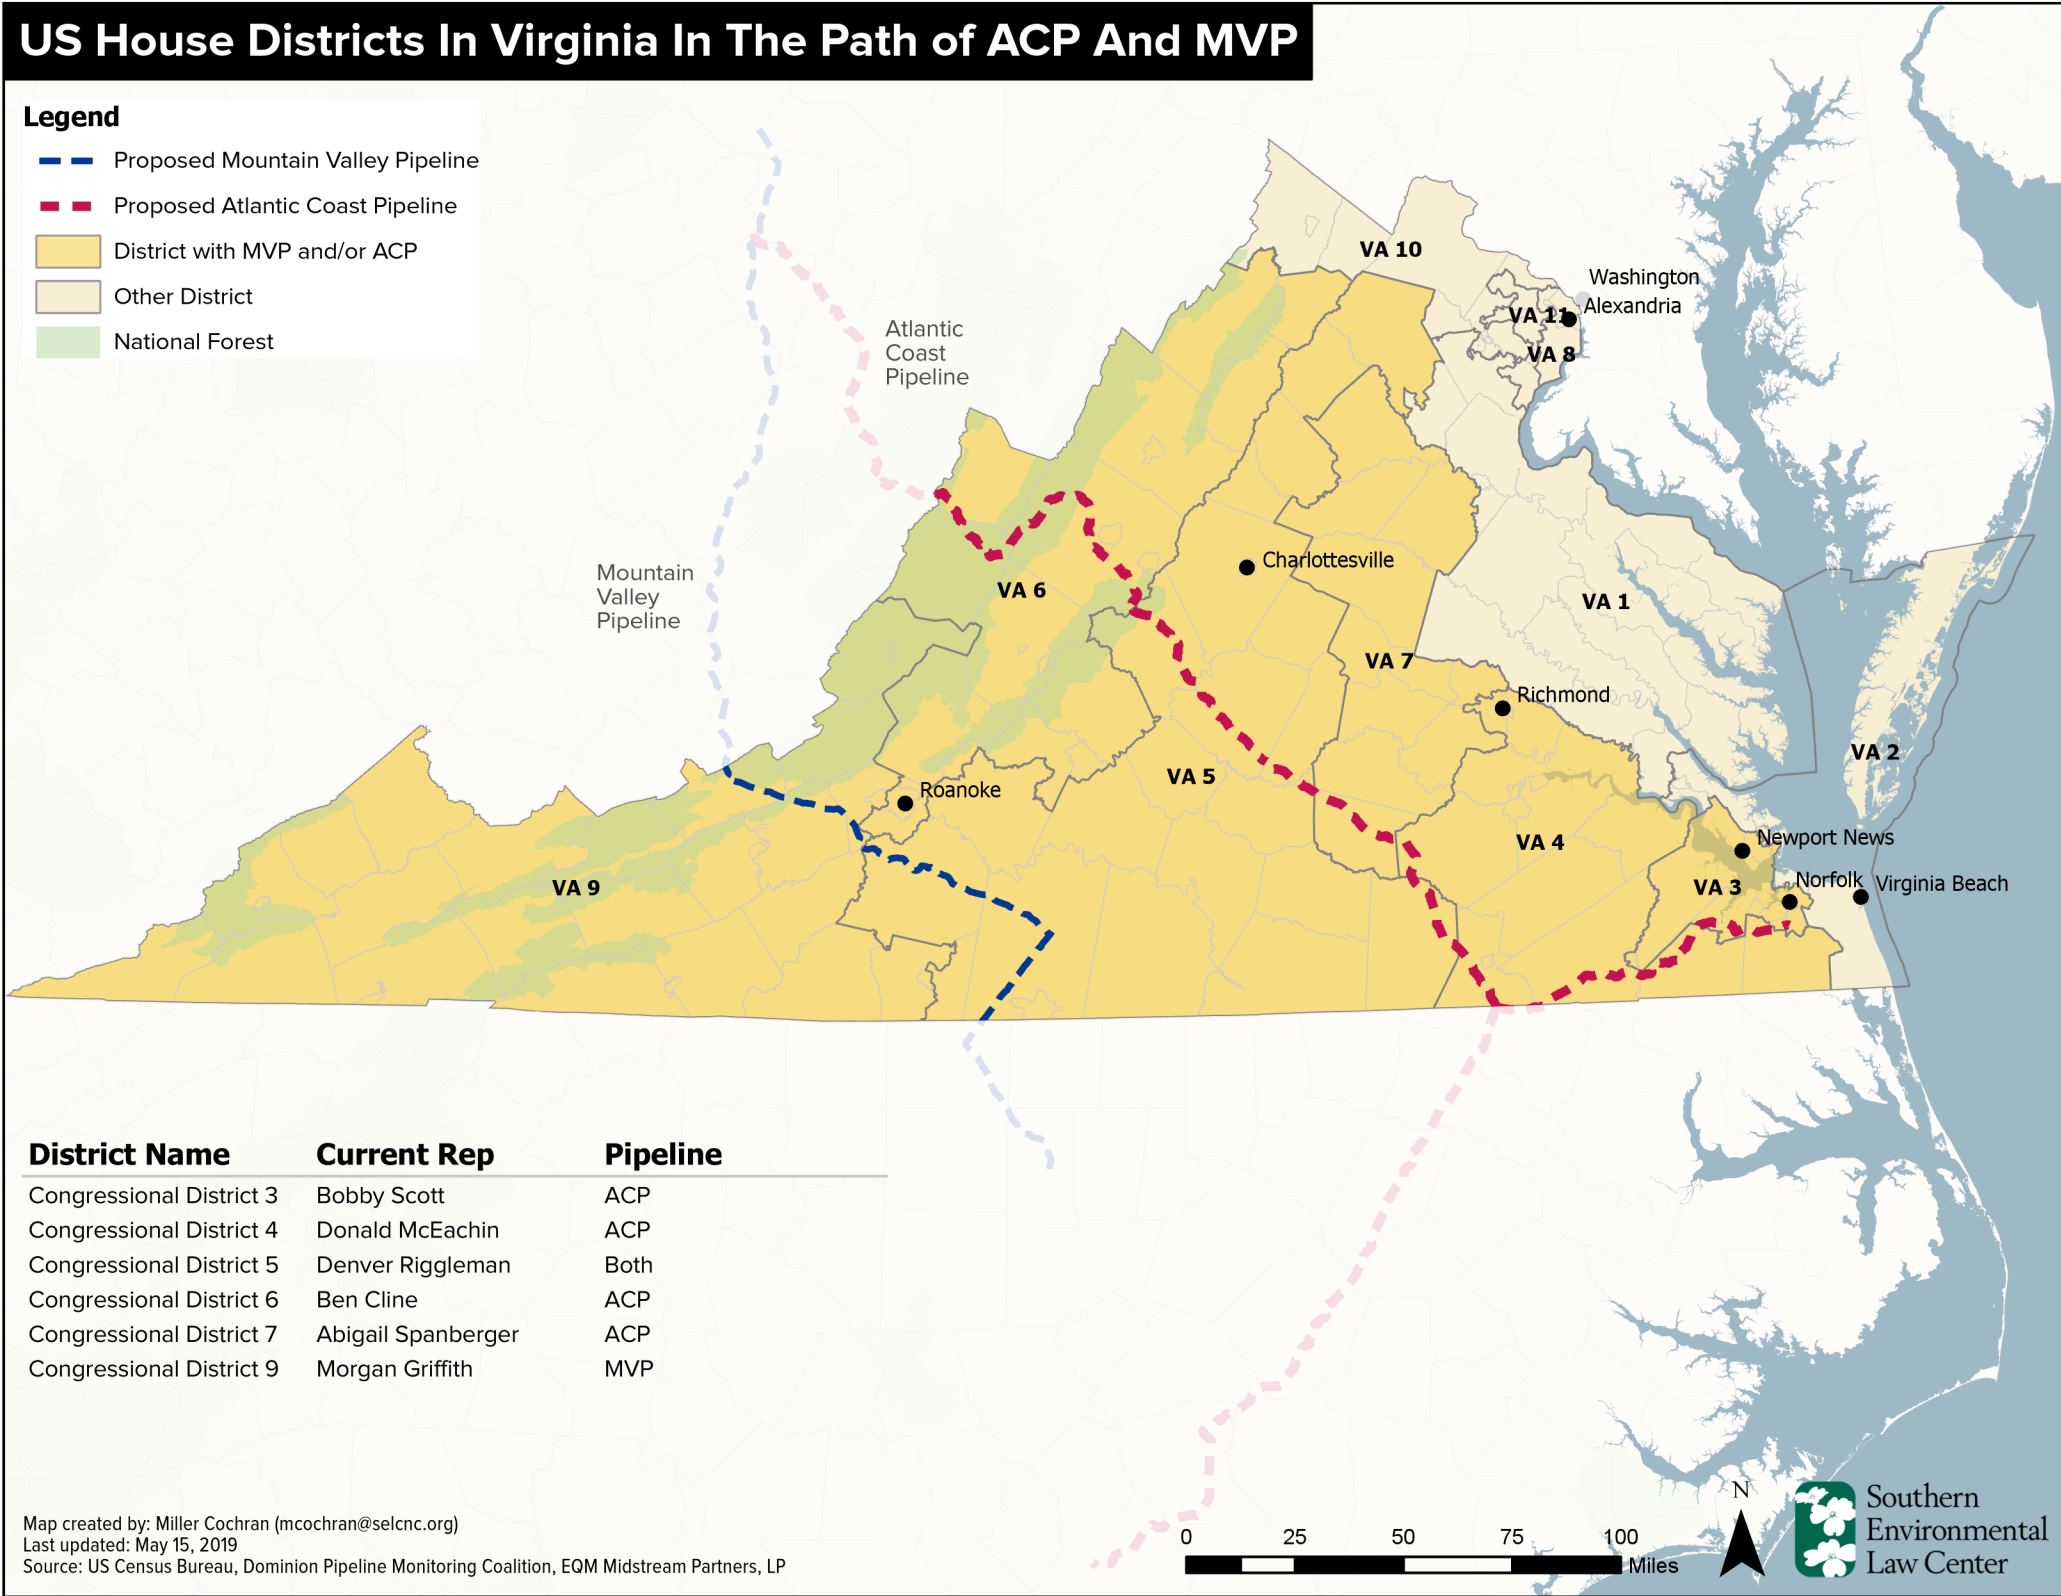

US House Districts In Virginia In The Path of ACP And MVP

Legend

- — Proposed Mountain Valley Pipeline
- - - Proposed Atlantic Coast Pipeline
- District with MVP and/or ACP
- Other District
- National Forest

Map created by: Miller Cochran (mcochran@selcnc.org)
Last updated: May 15, 2019

Source: US Census Bureau, Dominion Pipeline Monitoring Coalition, EQM Midstream Partners, LP