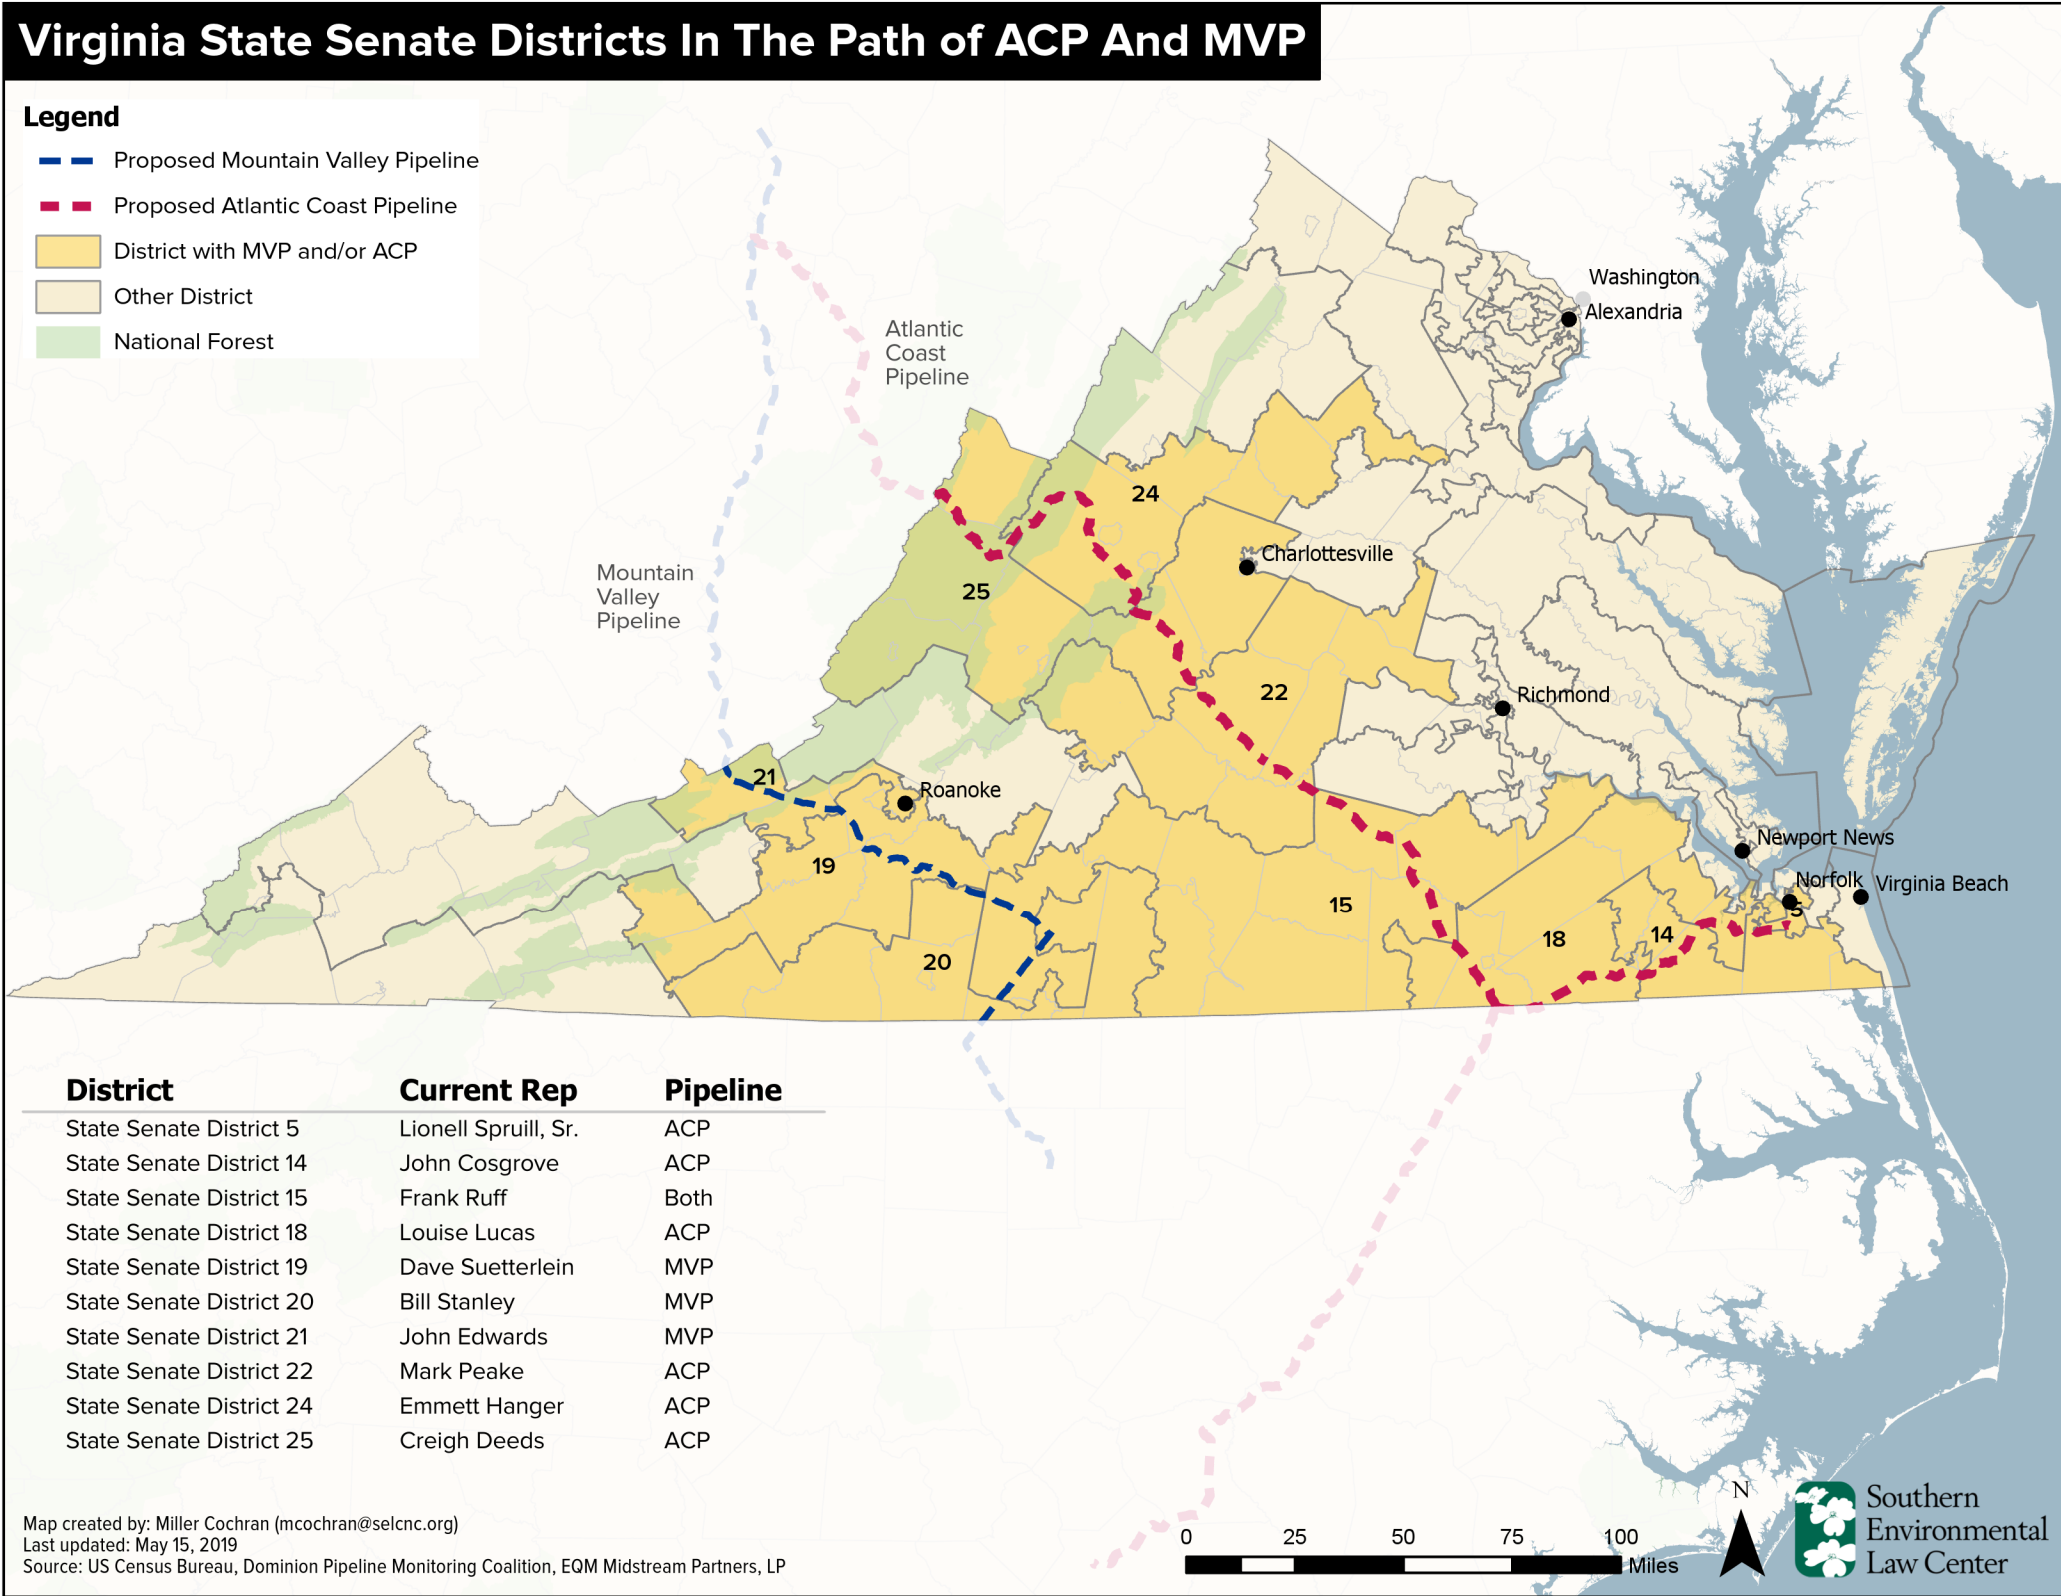

Virginia State Senate Districts In The Path of ACP And MVP

Legend

- — — Proposed Mountain Valley Pipeline
- — — Proposed Atlantic Coast Pipeline
- District with MVP and/or ACP
- Other District
- National Forest

District

Current Rep

Pipeline

State Senate District 5	Lionell Spruill, Sr.	ACP
State Senate District 14	John Cosgrove	ACP
State Senate District 15	Frank Ruff	Both
State Senate District 18	Louise Lucas	ACP
State Senate District 19	Dave Suetterlein	MVP
State Senate District 20	Bill Stanley	MVP
State Senate District 21	John Edwards	MVP
State Senate District 22	Mark Peake	ACP
State Senate District 24	Emmett Hanger	ACP
State Senate District 25	Creigh Deeds	ACP

Map created by: Miller Cochran (mcochran@selcnc.org)
 Last updated: May 15, 2019

Source: US Census Bureau, Dominion Pipeline Monitoring Coalition, EQM Midstream Partners, LP

0 25 50 75 100 Miles